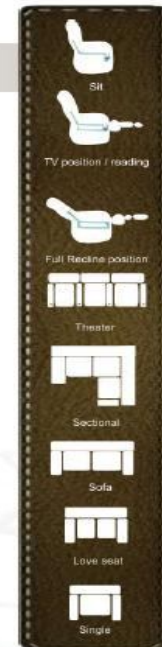

Charlette

Home Theater series :
 Multiple seater options with a range of leather ,PU and fabrics to choose from.
Mechanism options :
 Manual and Motorized HT options.

new

Camro

Home Theater series :
 Multiple seater options with a range of leather ,PU and fabrics to choose from.
Mechanism options :
 Manual and Motorized HT options.

new

Europa

Home Theater series :
Multiple seater options with a range of leather ,PU and fabrics to choose from.
Mechanism options :
Manual and Motorized HT options.

new

Safari

Home Theater series :
Multiple seater options with a range of leather ,PU and fabrics to choose from.
Mechanism options :
Manual and Motorized HT options.

new

Avatar

Home Theater series :

Multiple seater options with a range of leather ,PU and fabrics to choose from.

Mechanism options :

Manual and Motorized HT options.

Available Segments:

Recliner- manual(Outside handle), inside power(toggle), rocker swivel glider, Zero Wall, Push back and Lift,

Controls:

Outside Handle- reclining mechanism is controlled by a lever located on the outside of the arm Pull control- a pull controls the reclining mechanism and is located between the seat and the armrest Wand-reclining mechanism is controlled by a remote tethered to the inside corner of the seat