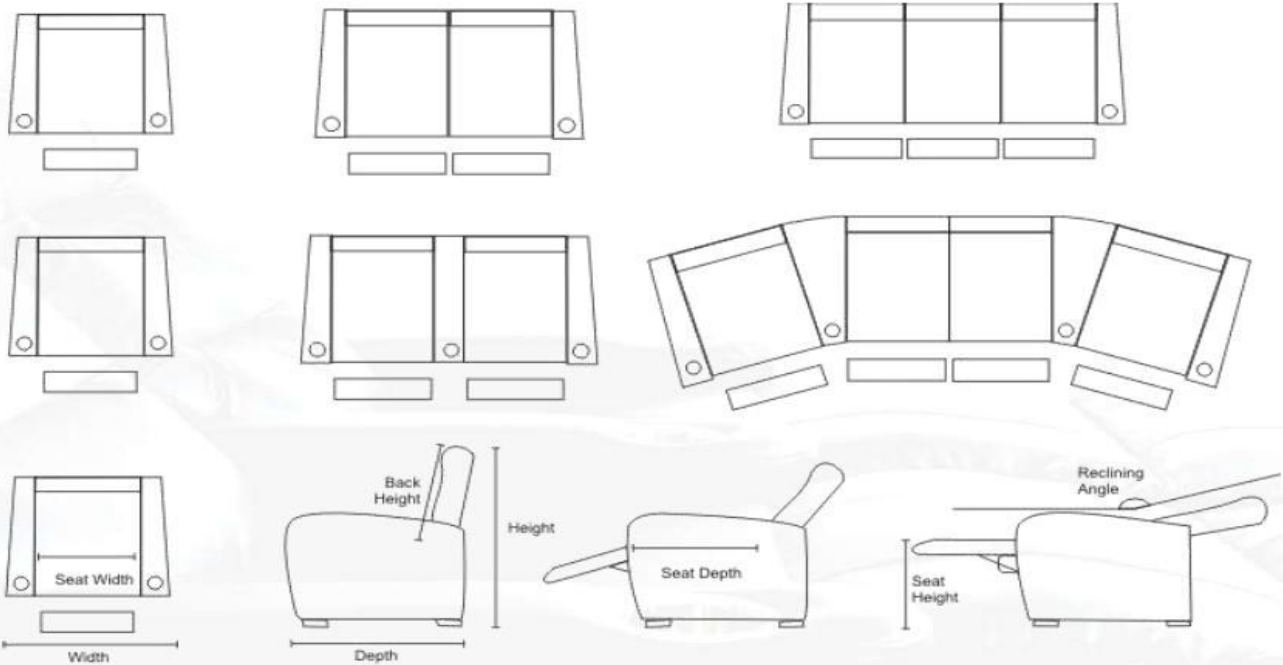

new

Avatar

Home Theater series :

Multiple seater options with a range of leather ,PU and fabrics to choose from.

Mechanism options :

Manual and Motorized HT options.

Available Segments:

Recliner- manual(Outside handle), inside power(toggle), rocker swivel glider, Zero Wall, Push back and Lift,

Controls:

Outside Handle- reclining mechanism is controlled by a lever located on the outside of the arm Pull control- a pull controls the reclining mechanism and is located between the seat and the armrest Wand-reclining mechanism is controlled by a remote tethered to the inside corner of the seat

Available Seating Configurations:

- Single seat, straight or curved
- 2 seats, straight or curved
- 3 seats, straight or curved
- 4 seats, straight or curved
- 4 seats with loveseat, straight or curved
- 5 seats with loveseat, straight or curved
- 6 seats with loveseat, straight or curved