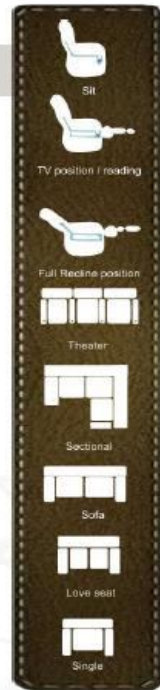

RNC home

Home Theater series :
Multiple seater options with a range of leather ,PU and fabrics to choose from.
Mechanism options :
Manual and Motorized HT options.

Alaska

new

Home Theater series :
Multiple seater options with a range of leather ,PU and fabrics to choose from.
Mechanism options :
Manual and Motorized HT options.

new

Emperor

Home Theater series :
Multiple seater options with a range of leather ,PU and fabrics to choose from.
Mechanism options :
Manual and Motorized HT options.

Canon

Home Theater series :
Multiple seater options with a range of leather ,PU and fabrics to choose from.
Mechanism options :
Manual and Motorized HT options.

Charlette

Home Theater series :
 Multiple seater options with a range of leather ,PU and fabrics to choose from.
Mechanism options :
 Manual and Motorized HT options.

new

Camro

Home Theater series :
 Multiple seater options with a range of leather ,PU and fabrics to choose from.
Mechanism options :
 Manual and Motorized HT options.

Controls:

Outside Handle- reclining mechanism is controlled by a lever located on the outside of the arm Pull control- a pull controls the reclining mechanism and is located between the seat and the armrest Wand-reclining mechanism is controlled by a remote tethered to the inside corner of the seat