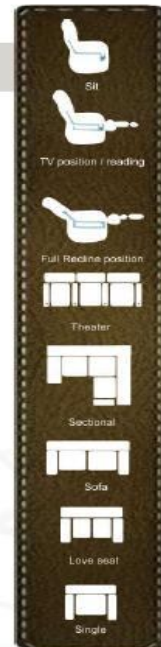

Charlette

Home Theater series :
 Multiple seater options with a range of leather ,PU and fabrics to choose from.
Mechanism options :
 Manual and Motorized HT options.

new

Camro

Home Theater series :
 Multiple seater options with a range of leather ,PU and fabrics to choose from.
Mechanism options :
 Manual and Motorized HT options.

new

Europa

Home Theater series :
Multiple seater options with a range of leather ,PU and fabrics to choose from.
Mechanism options :
Manual and Motorized HT options.

new

Safari

Home Theater series :
Multiple seater options with a range of leather ,PU and fabrics to choose from.
Mechanism options :
Manual and Motorized HT options.

new

Avatar

Home Theater series :

Multiple seater options with a range of leather ,PU and fabrics to choose from.

Mechanism options :

Manual and Motorized HT options.

Available Segments:

Recliner- manual(Outside handle), inside power(toggle), rocker swivel glider, Zero Wall, Push back and Lift,

Controls:

Outside Handle- reclining mechanism is controlled by a lever located on the outside of the arm Pull control- a pull controls the reclining mechanism and is located between the seat and the armrest Wand-reclining mechanism is controlled by a remote tethered to the inside corner of the seat